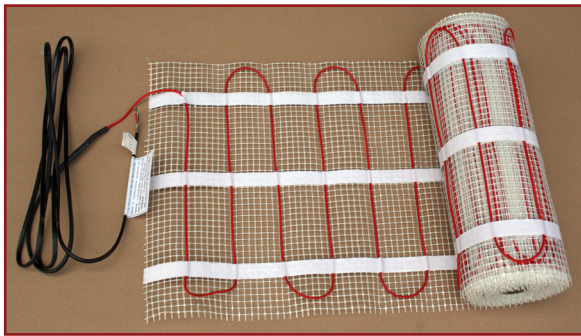

PROLINE FLOOR HEATING ORDERING INFORMATION

The most commonly ordered floor heating cable and mat sizes are listed below.

To order additional sizes and voltages, please contact a ProLine representative at 866.676.9276.

ProLine Heat Cable in Mats

120 Volt Mat

Item Number	Heated Area (Sq. ft.)	Mat Dimensions (Feet)	Watts (12 W/Sq. ft.)	Amps	Ohms
TM1010	10	1.5 x 6.7	120	1.0	120.0
TM1020	20	1.5 x 13.3	240	2.0	60.0
TM1030	30	1.5 x 20.0	360	3.0	40.0
TM1040	40	1.5 x 26.7	480	4.0	30.0
TM1050	50	1.5 x 33.3	600	5.0	24.0
TM1060	60	1.5 x 40.0	720	6.0	20.0
TM1070	70	1.5 x 46.7	840	7.0	17.1
TM1080	80	1.5 x 53.3	960	8.0	15.0

240 Volt Mat

Item Number	Heated Area (Sq. ft.)	Mat Dimensions (Feet)	Watts (12 W/Sq. ft.)	Amps	Ohms
TM2010	10	1.5 x 6.7	120	0.5	480.0
TM2020	20	1.5 x 13.3	240	1.0	240.0
TM2030	30	1.5 x 20.0	360	1.5	160.0
TM2040	40	1.5 x 26.7	480	2.0	120.0
TM2050	50	1.5 x 33.3	600	2.5	96.0
TM2060	60	1.5 x 40.0	720	3.0	80.0
TM2070	70	1.5 x 46.7	840	3.5	68.6
TM2080	80	1.5 x 53.3	960	4.0	60.0
TM2090	90	1.5 x 60.0	1080	4.5	53.3
TM2100	100	1.5 x 66.7	1200	5.0	48.0
TM2120	120	1.5 x 80.0	1440	6.0	40.0

WARRANTY INFORMATION: 25-year limited warranty.