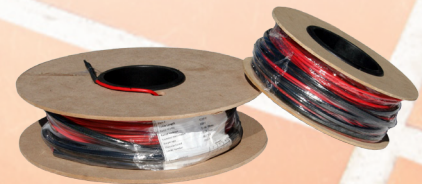

ProLine

RADIANT HEAT SOLUTIONS
Radiant Floor Heating Systems

ProLine Floor Heating Cable and Mats

ProLine Radiant's electric floor heating system is one of the most popular and durable floor heating solutions on the market. Available pre-spaced in mats with an adhesive backing, or on spools, the versatile heat cable is effective for virtually all types of floor surfaces, including tile, marble, slate, laminates, and hardwood.

Features Include:

- Single-point connection
- Twin-conductor cable
- UL listed for safe installation
- Flexible installation (easy to customize)
- Durable construction
- 25-year warranty

ProLine Radiant Floor Heating Mat

The ProLine floor warming system includes a heating cable that is pre-spaced on an adhesive backed fiberglass mesh that allows for quick, simple roll out installation.

ProLine Radiant Floor Heating Cable

Available off the spool, the ProLine floor warming cable includes heat cable with a 10-foot cold lead.

Floor Heating Cable Specifications

Cable construction	Twin conductor
Rated voltage	120 V, 240 V
Output (cables)	12W/ft. ² (130W/m ²)±10% (at recommended spacing)
Output (mats)	12W/ft. ² (130W/m ²)±10%
Recommended spacing	3-inches (76.2 mm)
Bending radius	1-inch (25.4 mm)
Cable diameter	1/8 to 1/6-inch (3.2 mm-4.4 mm)
Conductor insulation	Fluoropolymer
Outer insulation	High temperature PVC
Max. ambient temperature	104°F (40°C)
Min. installation temperature	40°F (5°C)
Cold lead	2-wire 16 AWG plus ground braid; 10 feet (3 m) length