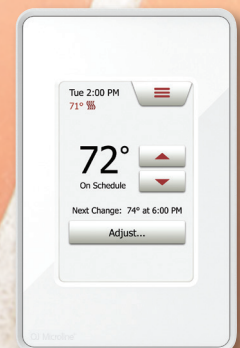

Floor Heating Cable Specifications

Cable construction	Twin conductor
Rated voltage	120 V, 240 V
Output (cables)	12W/ft.² (130W/m²)±10% (at recommended spacing)
Output (mats)	12W/ft.² (130W/m²)±10%
Recommended spacing	3-inches (76.2 mm)
Bending radius	1-inch (25.4 mm)
Cable diameter	1/8 to 1/6-inch (3.2 mm-4.4 mm)
Conductor insulation	Fluoropolymer
Outer insulation	High temperature PVC
Max. ambient temperature	104°F (40°C)
Min. installation temperature	40°F (5°C)
Cold lead	2-wire 16 AWG plus ground braid; 10 feet (3 m) length

All of the ProLine floor heating systems offer you a choice of technologically advanced thermostats.