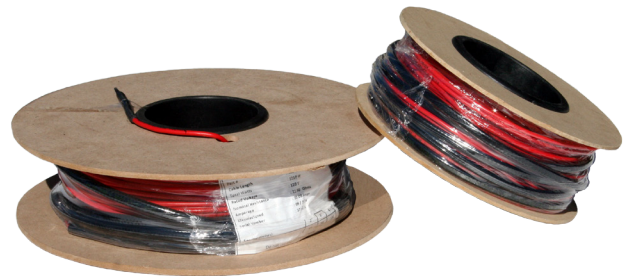

ProLine Heat Cable on Spools

120 Volt Cable

Item Number	Length (Feet)	Approximate Heat Coverage (Square feet)			Watts	Amps	Ohms
		2-inch spacing	Standard 3-inch spacing	4-inch spacing			
TC10120	38.9	6	10	13	120	1.0	120.0
TC10240	77.8	13	19	26	240	2.0	60.0
TC10360	116.7	19	29	39	360	3.0	40.0
TC10480	155.6	26	40	52	480	4.0	30.0
TC10600	194.5	32	49	65	600	5.0	24.0
TC10720	233.5	39	58	78	720	6.0	20.0
TC10840	272.4	45	68	91	840	7.0	17.1
TC10960	311.3	52	78	104	960	8.0	15.0
TC11210	391.7	65	98	131	1210	10.1	11.9
TC11420	461.1	77	115	154	1420	11.8	10.1

240 Volt Cable

Item Number	Length (Feet)	Approximate Heat Coverage (Square feet)			Watts	Amps	Ohms
		2-inch spacing	Standard 3-inch spacing	4-inch spacing			
TC20120	38.9	6	10	13	120	0.5	480
TC20240	77.8	13	19	26	240	1.0	240
TC20360	116.7	19	29	39	360	1.5	160
TC20480	155.6	26	39	52	480	2.0	120
TC20600	194.5	32	49	65	600	2.5	96.0
TC20720	233.5	39	58	78	720	3.0	80.0
TC20840	272.4	45	68	91	840	3.5	68.6
TC20960	311.3	52	78	104	960	4.0	60.0
TC21080	350.2	58	88	117	1080	4.5	53.3
TC21200	389.1	65	97	130	1200	5.0	48.0
TC21440	466.9	78	117	156	1440	6.0	40.0
TC21580	512.0	85	128	171	1580	6.6	36.5
TC21790	580.1	97	145	193	1790	7.5	32.2
TC21930	626.8	104	157	209	1930	8.0	29.8
TC22090	678.4	113	170	226	2090	8.7	27.6
TC22280	738.8	123	185	246	2280	9.5	25.3
TC22420	783.3	131	196	261	2420	10.1	23.8
TC22630	851.8	142	213	284	2630	11.0	21.9
TC22840	922.2	154	231	307	2840	11.8	20.3