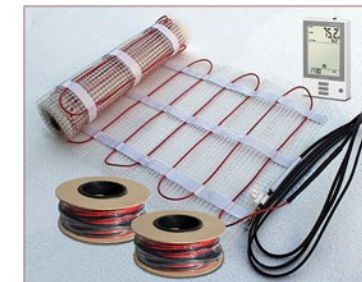

ProLine Radiant floor heating systems feature industry leading products, system design and installation support services. Each system is custom designed to meet your customers' specific project needs. Contact a radiant heat expert at ProLine Radiant to learn more about your floor

heating, roof deicing, or snow melting options at (866) 676-9276. Visit us online at prolineradiant.com.

ProLine floor heating cable in mat with adhesive backing, heat cable on the spool, and thermostat.