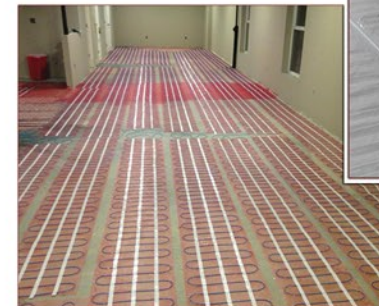

Underfloor Heating

Radiant floor heat is comfortable, clean and energy efficient. The benefits of radiant floor heating systems make them an ideal solution for both new construction and remodeling projects. If you plan on heating your bathroom floors, basement or entire home, ProLine is the industry leader for custom designing affordable radiant heat systems to meet your project needs.

Underfloor radiant heat will add luxurious, comfortable and efficient warmth to your home or business.

FoilHeat system being installed (above), and floor heating mats installed (left).